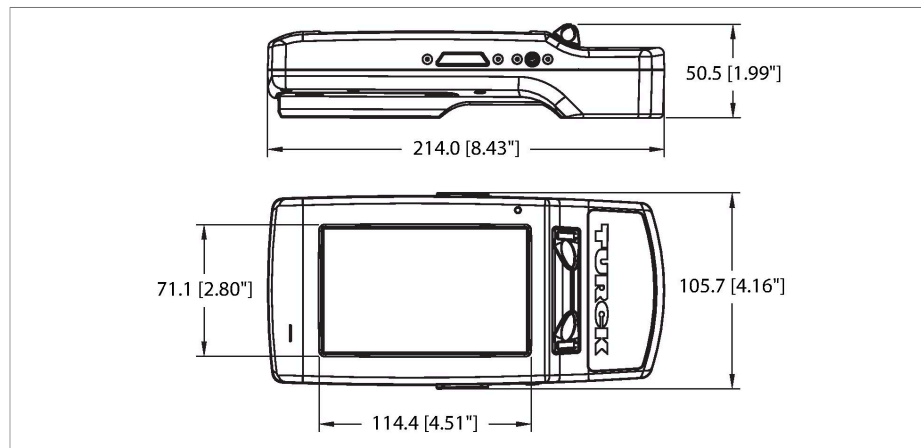

PD67-UNI-EU-RWBG

Handheld with Lithium-Ion Battery

Technical data

Type	PD67-UNI-EU-RWBG
ID	100004319
Ambient temperature	-20...+55 °C
	During charging max. +45 °C
Storage temperature	-20...+40 °C
Extended storage temperature range	-30...+70 °C (battery removed)
Relative humidity	Non-condensing at 40 °C
Electrical data	
Technology	UHF RFID HF RFID
Region (UHF)	Europe, India, Turkey, South Africa (865...868 MHz)
Radio communication and protocol standards	ISO 15693 ISO 18000-63
Output power	5...30 dBm, adjustable
Antenna polarization	Simulated circular
Device features	NXP i.MX6 Solo ARM Cortex-A9, 800 MHz
Memory	4-GB flash ROM; 1-GB DDR RAM
Add-on memory	1x SD card slot
Display	5.5", 800 x 480 Pixels, Touchscreen
Battery capacity	2400 mAh
Communication via	Bluetooth Low Energy V4.0, WLAN 802.11 b/g/n
Included software	Turck RFID software, SDK available as free download
Operating system	Custom Android ROM

Technical data

Docking station connection type	USB 3.1 Type-C
Mechanical data	
Dimensions	214 x 105.7 x 50.5 mm
Weight	625 g
Housing material	Plastic, Polycarbonate/ABS, Black
Protection class	IP67

Accessories