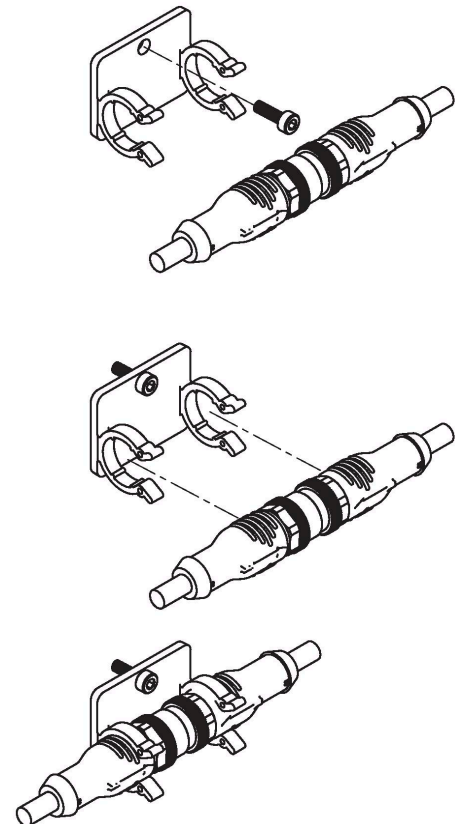

M12-CORDSETS-MOUNTING-CLIP-(10/BAG)

Accessories for Actuator/Sensor Cables – Mounting Clip

Technische Daten

Type	M12-CORDSETS-MOUNTING-CLIP-(10/BAG)
ID	100016882
Housing	Plastic, POM, Black
Connector A	M12 × 1
Mounting screw	Brass, CuZn, nickel-plated
Note	- We reserve the right to make technical alterations without prior notice.

Features

- Material: Plastic, POM, black
- Fits M12 straight and right angle connectors
- Compatible with most legacy designs (Excl: "L" & Armor)
- Includes: Qty(10) Mounting clips & M4x8 Screws

Installation Instruction