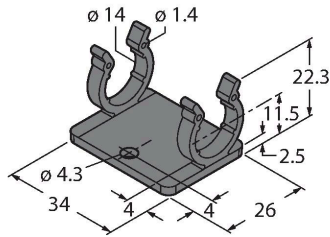

M12-CORDSETS-MOUNTING-CLIP-(10/BAG)

Accessories for Actuator/Sensor Cables – Mounting Clip

Technische Daten

Type	M12-CORDSETS-MOUNTING-CLIP-(10/BAG)
ID	100016882
Housing	Plastic, POM, Black
Connector A	M12 × 1
Mounting screw	Brass, CuZn, nickel-plated
Note	- We reserve the right to make technical alterations without prior notice.

Features

- Material: Plastic, POM, black
- Fits M12 straight and right angle connectors
- Compatible with most legacy designs (Excl: "L" & Armor)
- Includes: Qty(10) Mounting clips & M4x8 Screws

Installation Instruction