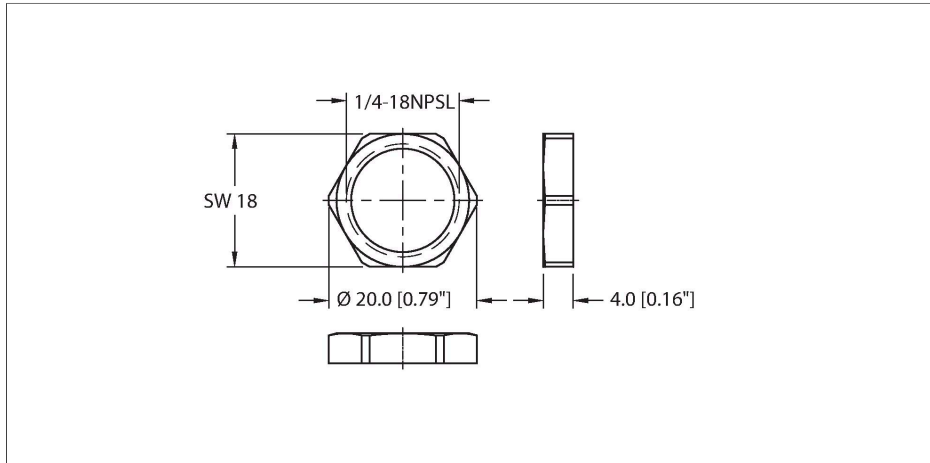

LOCKNUT-1/4NPT-316SS-(10/BAG)

Receptacle Hardware – Locknut

Features

- Accessory for M12 eurofast
- 10 Pack of locknuts
- 316 Stainless Steel, Passivated
- Fits 1/4NPT thread

Technische Daten

Type	LOCKNUT-1/4NPT-316SS-(10/BAG)
ID	100024934
Connector A	M12 × 1
Locknut	Stainless Steel, Passivated
Note	- We reserve the right to make technical alterations without prior notice.