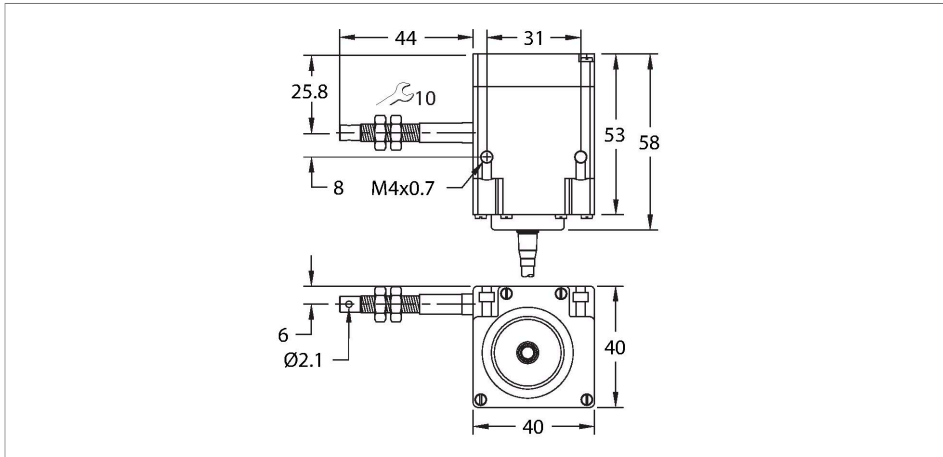

DW1000-55-7F-CA

Draw-Wire

Features

- Measuring range up to 1000 mm
- Cable connection

Technical data

Type	DW1000-55-7F-CA
ID	1546541
General data	
Measuring range	1000 mm
Mechanical data	
Design	Draw Wire
Housing material	Plastic
min. extension force	10 N
wire material	Stainless steel
Electrical connection	Cable
cable length	2 m
Protection class	IP64

Accessories

RDR-1	1544753
-------	---------

Deflection roller for aluminium draw-wire sensors