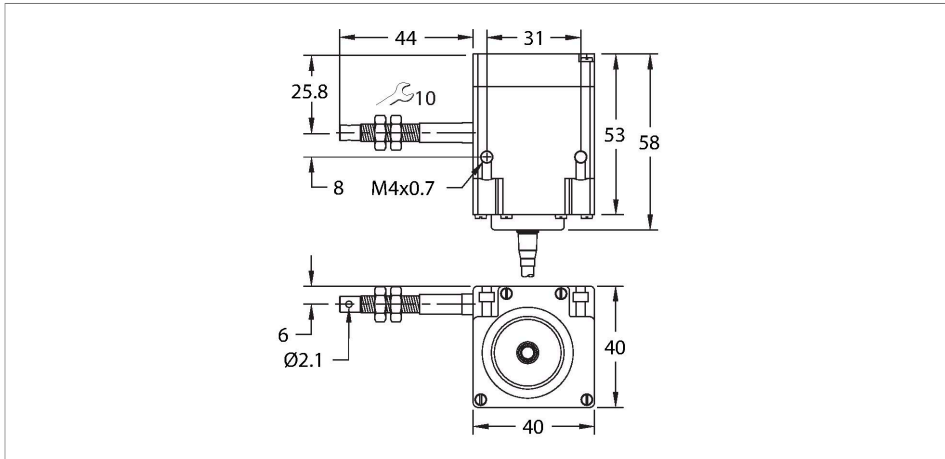

DW1000-55-7F-CA

Draw-Wire

Features

- Measuring range up to 1000 mm
- Cable connection

Technical data

Type	DW1000-55-7F-CA
ID	1546541
General data	
Measuring range	1000 mm
Mechanical data	
Design	Draw Wire
Housing material	Plastic
min. extension force	10 N
wire material	Stainless steel
Electrical connection	Cable
cable length	2 m
Protection class	IP64

Accessories

RDR-1	1544753
-------	---------

Deflection roller for aluminium draw-wire sensors