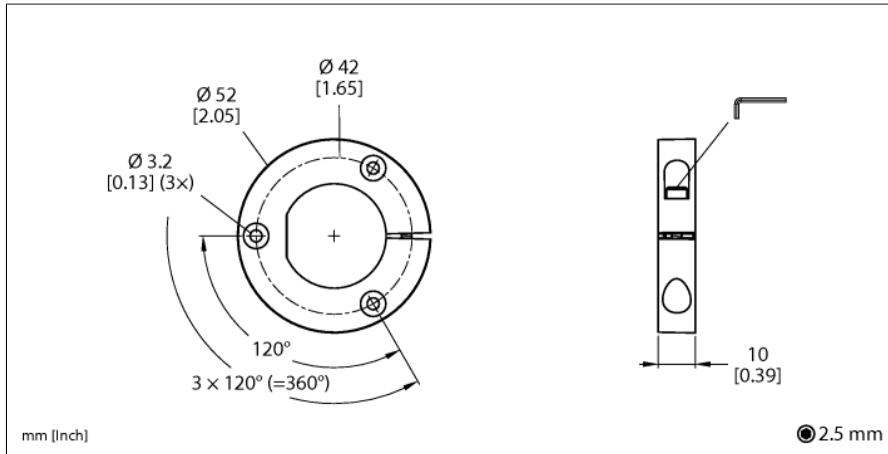

Accessories

Positioning Element For Encoders RI-QR24 P8-RI-QR24

- Positioning element with blanking plug for large shafts

Type	P8-RI-QR24
ID	1590916
Housing material	Metal/plastic