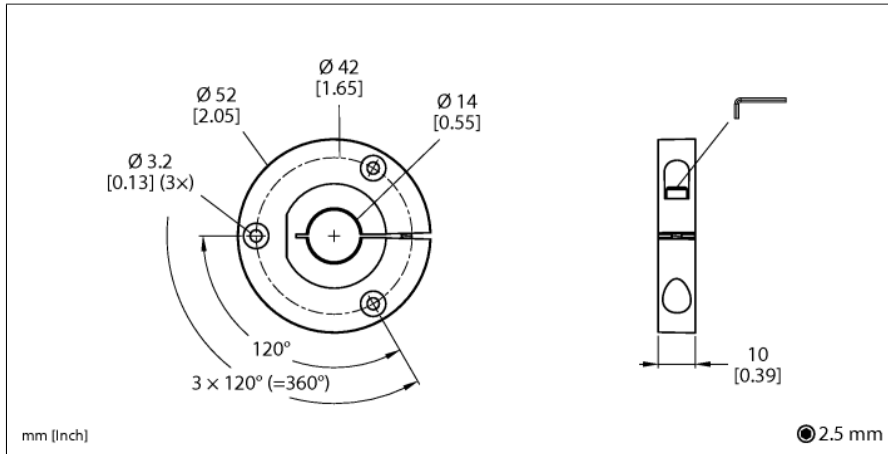

Accessories

Positioning Element

For Encoders RI-QR24

P2-RI-QR24

- Positioning element, for $\varnothing 14$ mm shafts

Type	P2-RI-QR24
ID	1590922
Housing material	Metal/plastic