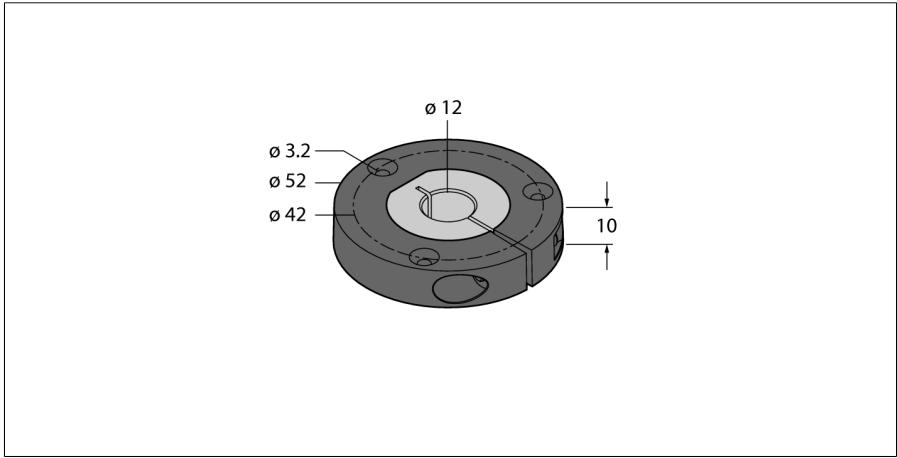

Accessories
Positioning Element
For Encoders RI-QR24
P3-RI-QR24

- Positioning element, for Ø 12 mm shafts

Type	P3-RI-QR24
ID	1590923
Housing material	Metal/plastic