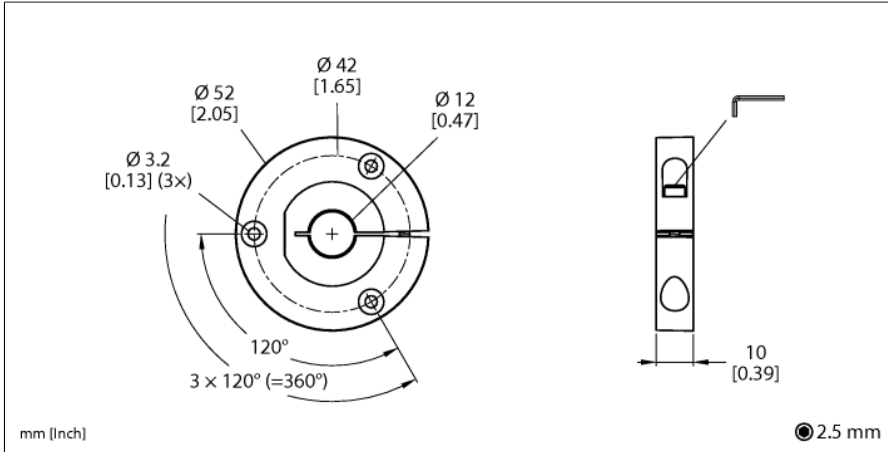

Accessories

Positioning Element

For Encoders RI-QR24

P3-RI-QR24

- Positioning element, for $\varnothing 12$ mm shafts

| | |
|------------------|---------------|
| Type | P3-RI-QR24 |
| ID | 1590923 |
| Housing material | Metal/plastic |