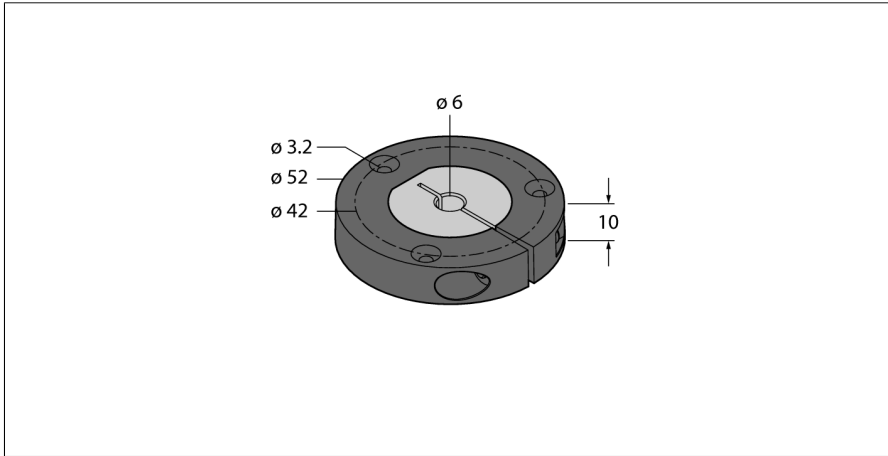

**Accessories**  
**Positioning Element**  
**For Encoders RI-QR24**  
**P5-RI-QR24**

- Positioning element, for Ø 6 mm shafts

Type	P5-RI-QR24
ID	1590925
Housing material	Metal/plastic