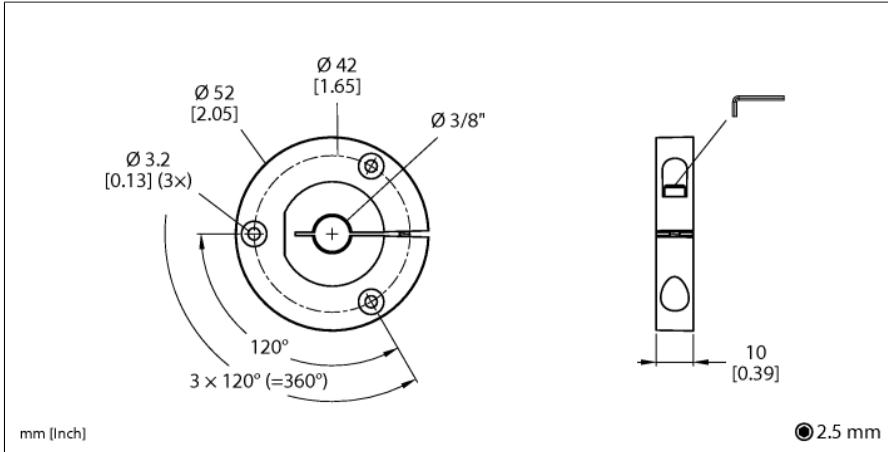

Accessories

Positioning Element For Encoders RI-QR24 P6-RI-QR24

- Positioning element, for $\varnothing 3/8''$ shafts

Type	P6-RI-QR24
ID	1590926
Housing material	Metal/plastic