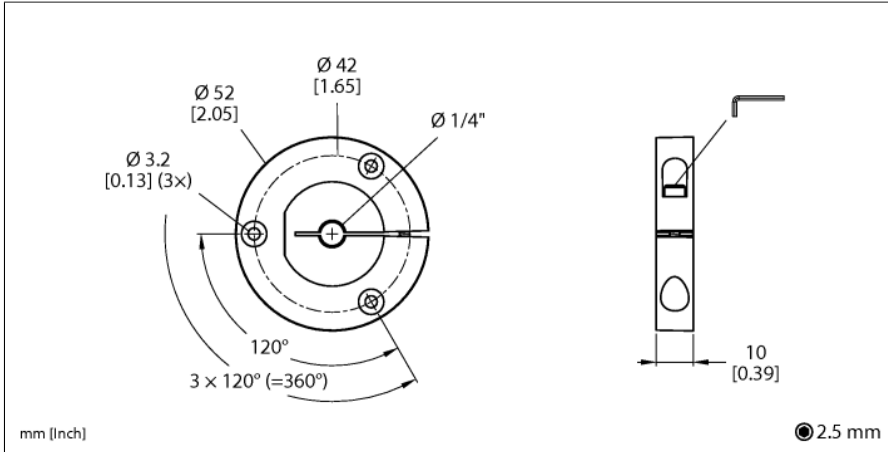

Accessories

Positioning Element For Encoders RI-QR24 P7-RI-QR24

- Positioning element, for $\varnothing 1/4"$ shafts

Type	P7-RI-QR24
ID	1590927
Housing material	Metal/plastic