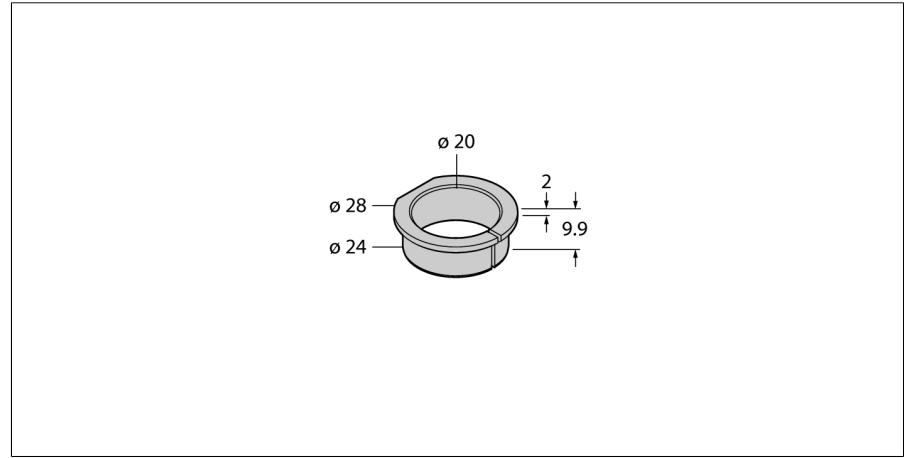

Accessories
Adapter Sleeve
For Encoders RI-QR24
RA1-QR24

■ Reducing bush 20 mm

Type	RA1-QR24
ID	1590928

Housing material	Aluminium
------------------	-----------
