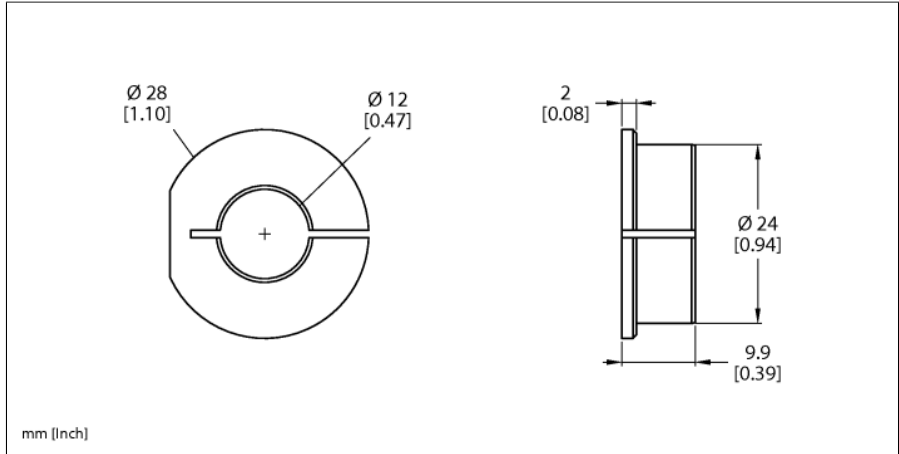

Accessories

Adapter Sleeve

For Encoders RI-QR24 RA3-QR24

- Reducing bush 12 mm

Type	RA3-QR24
ID	1590930
Housing material	Aluminium