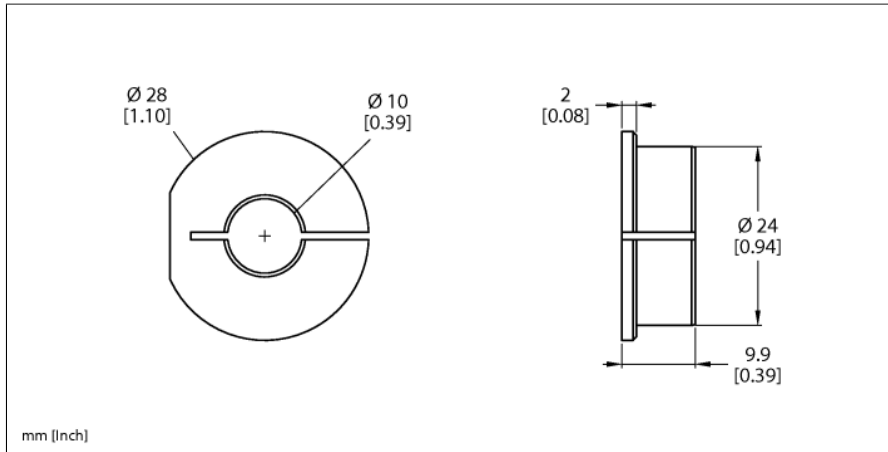

Accessories

Adapter Sleeve

For Encoders RI-QR24

RA4-QR24

■ Reducing bush

Type	RA4-QR24
ID	1590931
Housing material	Aluminium