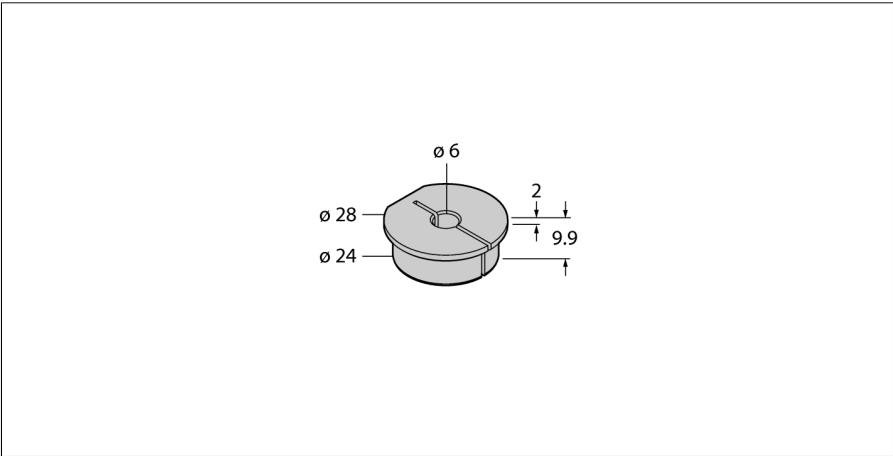

**Accessories**  
**Adapter Sleeve**  
**For Encoders RI-QR24**  
**RA5-QR24**

■ Reducing bush 6 mm

---

Type	RA5-QR24
ID	1590932
Housing material	Aluminium

---