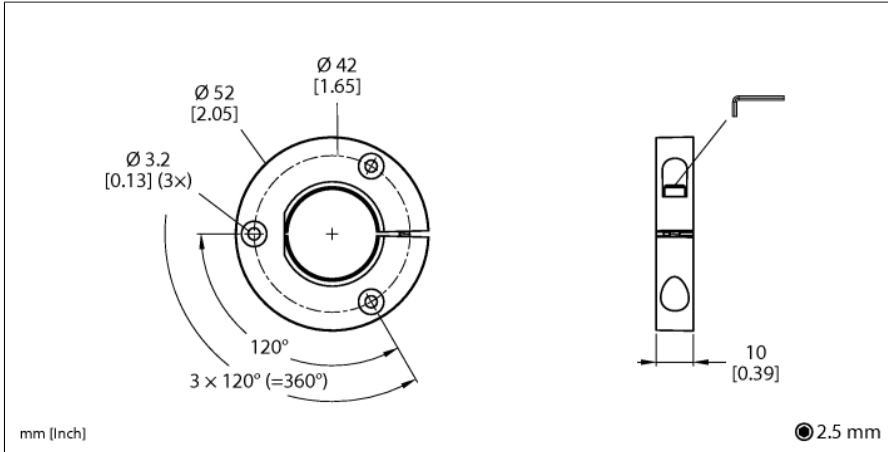

Accessories

Positioning Element

For Encoders RI-QR24

PE1-QR24

- Base unit for positioning element

| | |
|------------------|----------|
| Type | PE1-QR24 |
| ID | 1590937 |
| Housing material | Plastic |