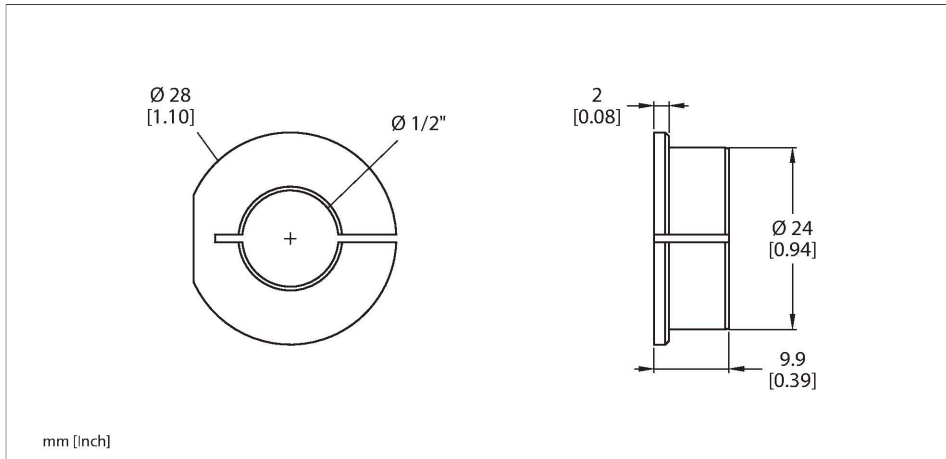

RA9-QR24

Accessories – Adapter Sleeve

For Encoders RI-QR24

Features

- Reduction Unit 1/2"

Technical data

Type	RA9-QR24
ID	1590960
Housing material	Aluminium