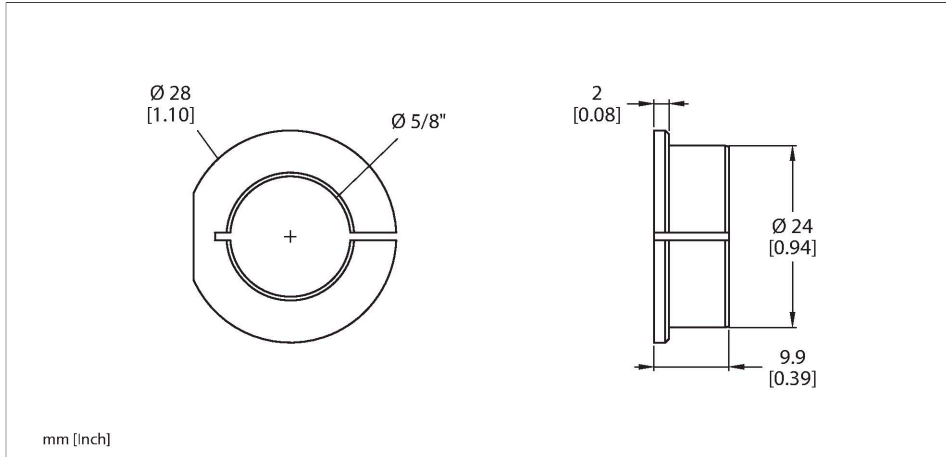

RA10-QR24

Accessories – Adapter Sleeve

For Encoders RI-QR24

Features

- Reduction Unit 5/8"

Technical data

Type	RA10-QR24
ID	1590961
Housing material	Aluminium