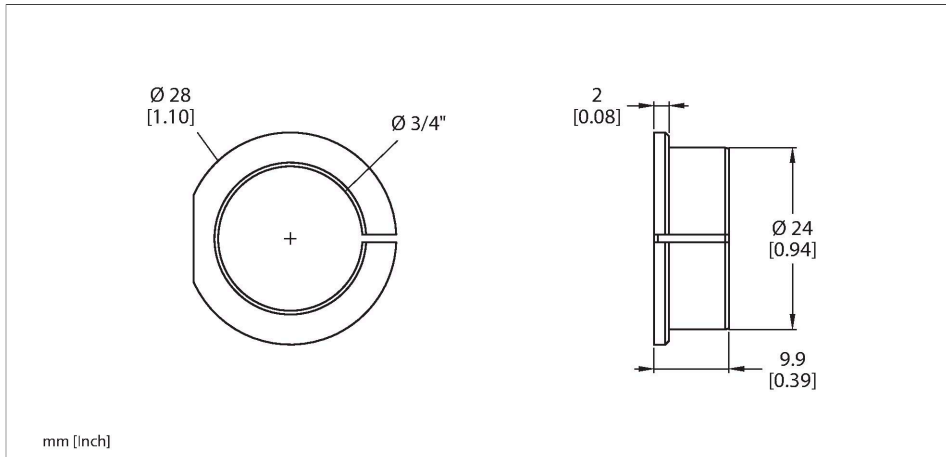

RA11-QR24

Accessories – Adapter Sleeve

For Encoders RI-QR24

Features

- Reduction Unit 3/4"

Technical data

Type	RA11-QR24
ID	1590962
Housing material	Aluminium