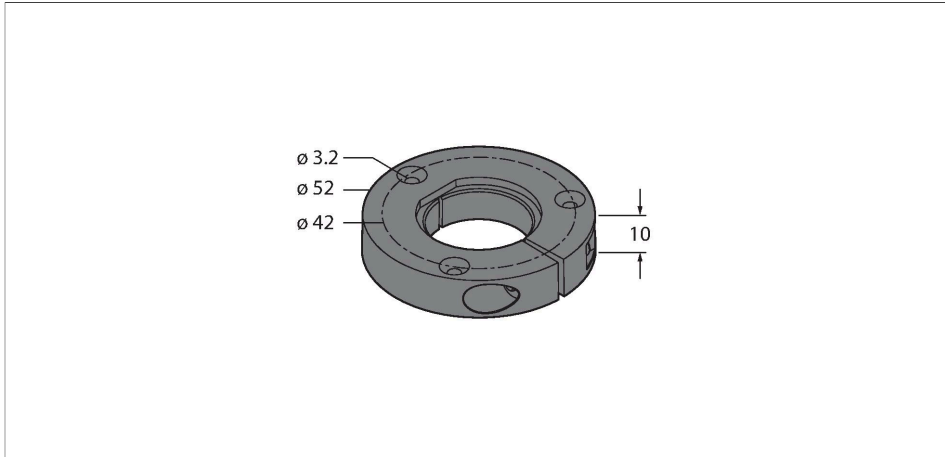

PE1-EQR24

Accessories – Positioning Element For Encoders RI-QR24

Features

- Base unit for positioning element
- Fitting in stainless steel

Technical data

Type	PE1-EQR24
ID	1590966
Housing material	Plastic