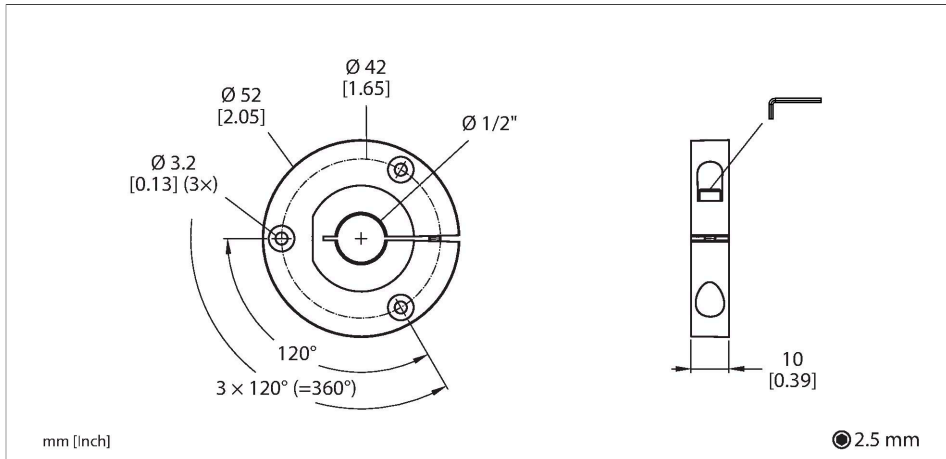

P9-RI-QR24

Accessories – Positioning Element For Encoders RI-QR24

Technical data

Type	P9-RI-QR24
ID	1593012
Housing material	Metal/plastic

Features

- Positioning element, for Ø 1/2" shafts