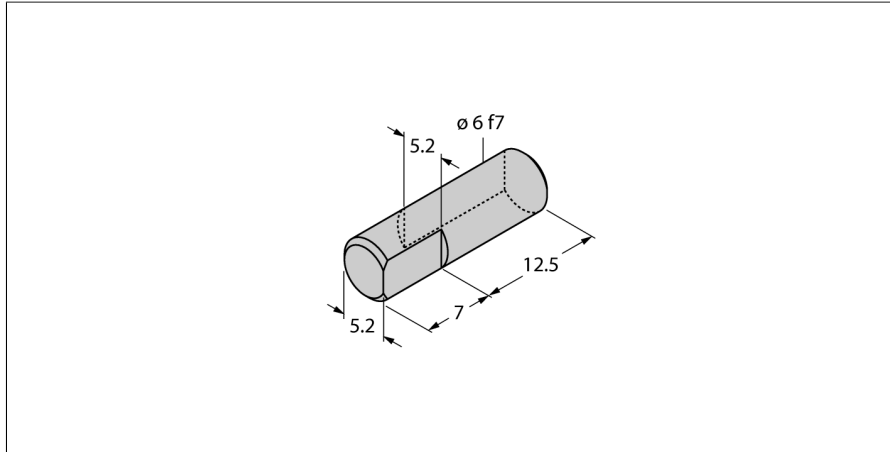

Accessories

Adapter Hollow Shaft/Solid Shaft

For Angle Sensors RI-QR14

HSA-M6-QR14

- Adapter pin for solid shaft
- Ø 6mm

Type	HSA-M6-QR14
ID	6901051
Housing material	Aluminium