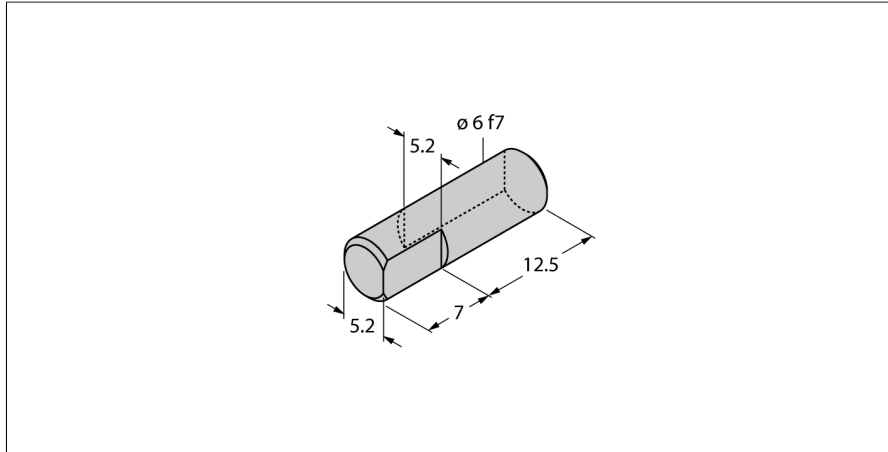

Accessories

Adapter Hollow Shaft/Solid Shaft

For Angle Sensors RI-QR14

HSA-M6-QR14

- Adapter pin for solid shaft
- Ø 6mm

Type	HSA-M6-QR14
ID	6901051
Housing material	Aluminium