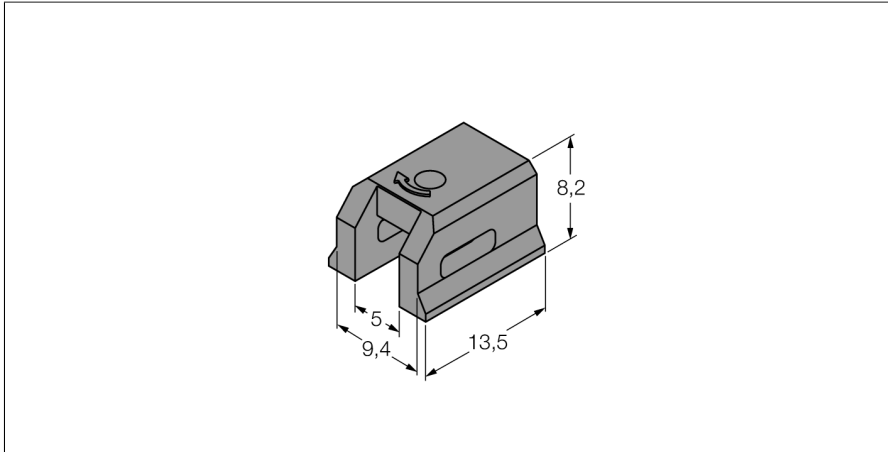

Accessories

Mounting Bracket

For Dovetail Groove Cylinders

KLDT-UNT3

- Mounting on dovetail groove cylinders
- Groove width: 9.4 mm (e.g. Bosch, Jouco-matic)
- Plastic: Polyphenylene sulfide (PPS)

Type	KLDT-UNT3
ID	6913352
Design	Accessories
Dimensions	13.5 x 9.4 x 8.2 mm
Housing material	Plastic
Fixing clamp for correspondent cylinder diameter	alle