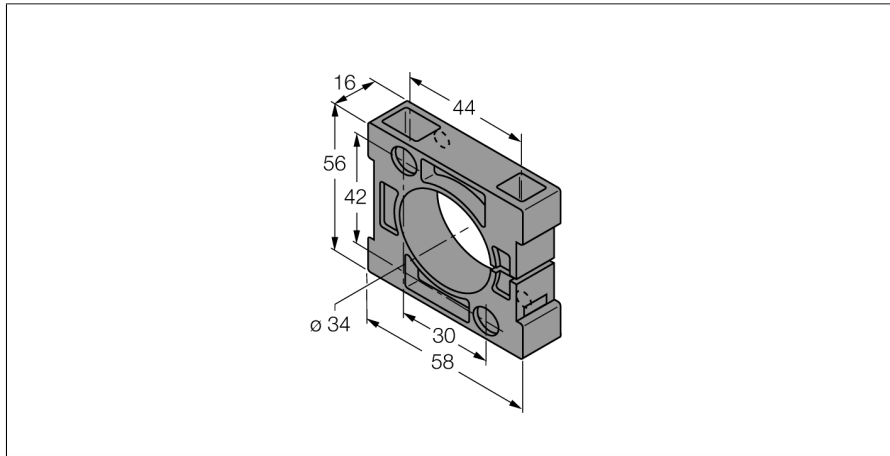

Mounting Accessories

Mounting Clamp

BS34

- Fixing clamp
- Plastic PTFE
- Included in delivery (2 M5 screws for base mounting)

Type	BS34
ID	6946300
Design	Accessories for smooth barrels, 34 mm
Dimensions	58 x 56 x 16 mm
Housing material	Plastic, PTFE