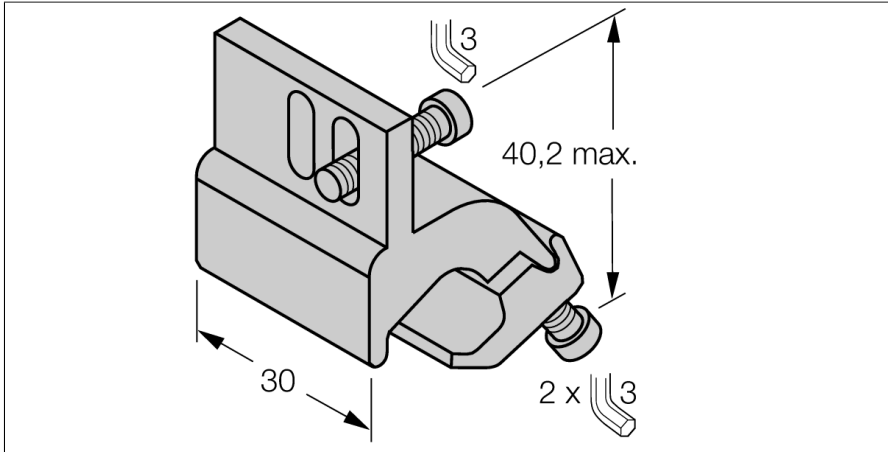

## Mounting Bracket

### For Profile Cylinders

#### KLI5

- Mounting on profile cylinders
- Cylinder diameter: 32...50 mm
- Material: Aluminum

Type	KLI5
ID	6971802
Design	Accessories, IKE, IKT, IKM
Dimensions	40.2 x 30 mm
Housing material	Metal, AL
Fixing clamp for correspondent cylinder diameter	32...50 mm
clamping width:	8... 14mm