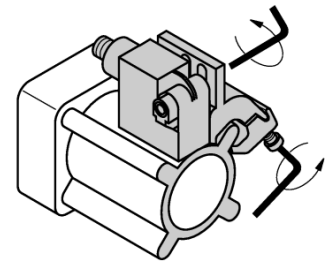

## Mounting Bracket

### For Profile Cylinders

#### KLI5

- Mounting on profile cylinders
- Cylinder diameter: 32...50 mm
- Material: Aluminum

Type	KLI5
ID	6971802
Design	Accessories, IKE, IKT, IKM
Dimensions	40.2 x 30 mm
Housing material	Metal, AL
Fixing clamp for correspondent cylinder diameter	32...50 mm
clamping width:	8... 14mm