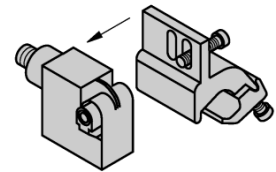

## Mounting Bracket

#### KLI5

- Mounting on profile cylinders
- Cylinder diameter: 32...50 mm
- Material: Aluminum

Type	KLI5
ID	6971802
Design	Accessories, IKE, IKT, IKM
Dimensions	40.2 x 30 mm
Housing material	Metal, AL
Fixing clamp for correspondent cylinder diameter	32...50 mm
clamping width:	8... 14mm