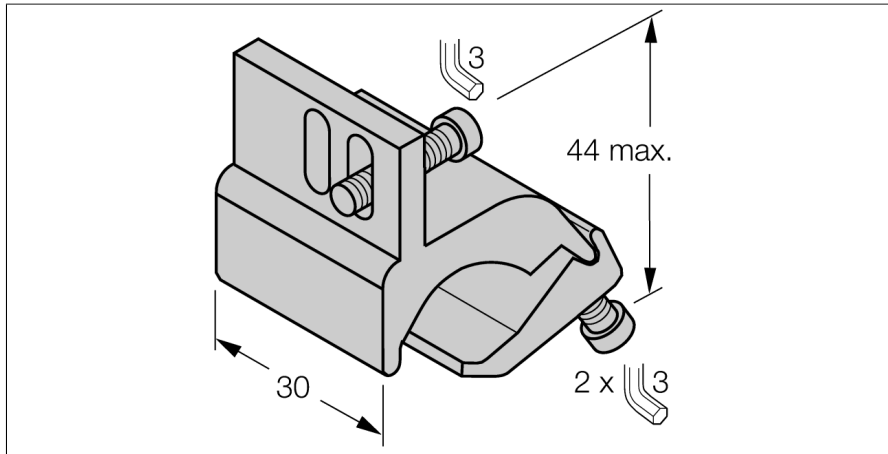

Accessories

Mounting Bracket

For Profile Cylinders

KLI6

- Mounting on profile cylinders
- Cylinder diameter: 50...100 mm
- Material: Aluminum

Type	KLI6
ID	6971805
Design	Accessories, IKE, IKT, IKM
Dimensions	44 x 30 mm
Housing material	Metal, AL
Fixing clamp for correspondent cylinder diameter	50 ... 100 mm
clamping width:	11... 19mm