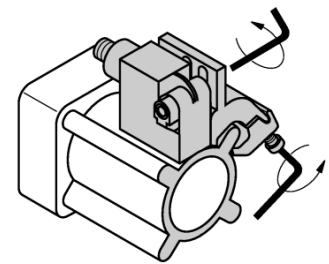

Accessories

Mounting Bracket

For Profile Cylinders

KLI6

- Mounting on profile cylinders
- Cylinder diameter: 50...100 mm
- Material: Aluminum

Type	KLI6
ID	6971805
Design	Accessories, IKE, IKT, IKM
Dimensions	44 x 30 mm
Housing material	Metal, AL
Fixing clamp for correspondent cylinder diameter	50 ... 100 mm
clamping width:	11... 19mm