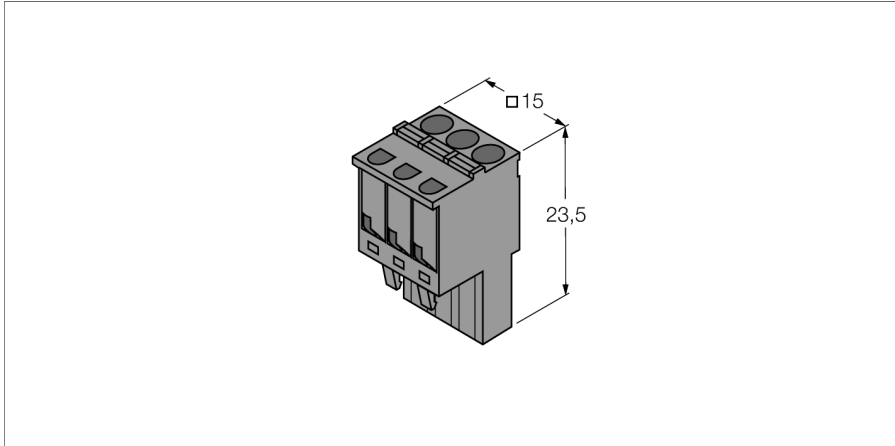

### Removable Screw Terminals

#### IM-SC-3X2BU/2BK

- Removable screw terminals for IM modules (Ex devices)
- 3-pin
- Batch: 2 blue and 2 black terminals

ID	7541216
Protection class	IP20
Weight	28 g