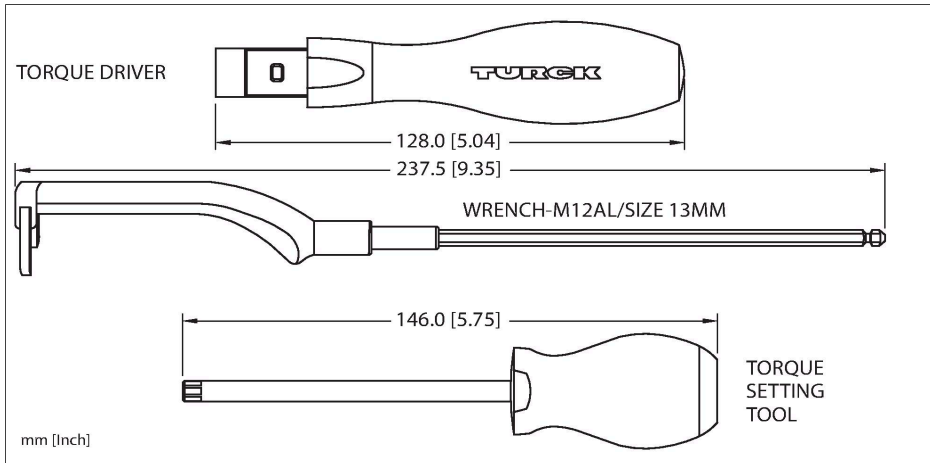

TORQUE-WRENCH-SET-M12/SW13

Actuator and Sensor Accessory – Set of torque wrenches Turck Line + BUS

Features

- M12 eurofast assembly tool

Technische Daten

Type	TORQUE-WRENCH-SET-M12/SW13
ID	A900152
Connector A	M12 × 1
Note	