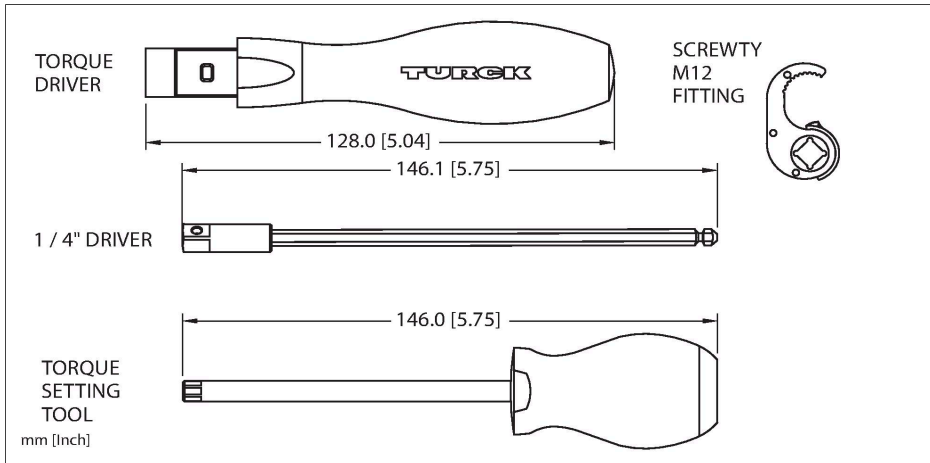

TORQUE-WRENCH-SET-M12-LEGACY

Actuator and Sensor Accessory – Set of torque wrenches Turck Line + BUS

Features

- M12 eurofast assembly tool

Technische Daten

Type	TORQUE-WRENCH-SET-M12-LEGACY
ID	A900153
Connector A	M12 × 1
Note	