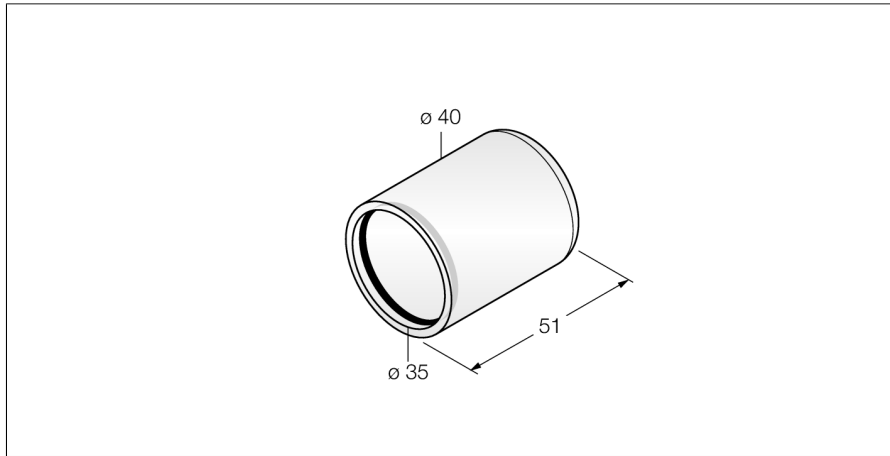

### PTS-COVER

- Closure cap for PS pressure sensors and TS temperature sensors

|                   |             |
|-------------------|-------------|
| Type              | PTS-COVER   |
| ID                | A9350       |
| Temperature range |             |
| Housing material  | Plastic, PC |