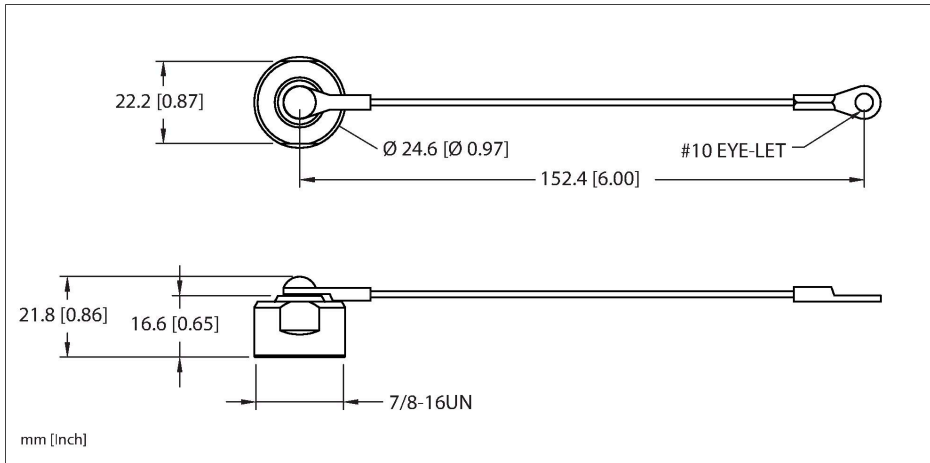

## Accessory for 7/8 – Closure cap

### Technische Daten

|              |   |
|--------------|---|
| Type         | RKFV-CC                                   |
| ID           | U0890-11                                  |
| Connector A  | Female, 7/8"-16 UN                        |
| Coupling nut | Stainless Steel, 316 (1.4404), Passivated |
| Note         |   |

### Features

- Mates to Male
- Nitrile (Buna-n) Gasket
- Stainless Steel/Nylon Coated Lanyard
- Female 7/8" minifast Closure Cap