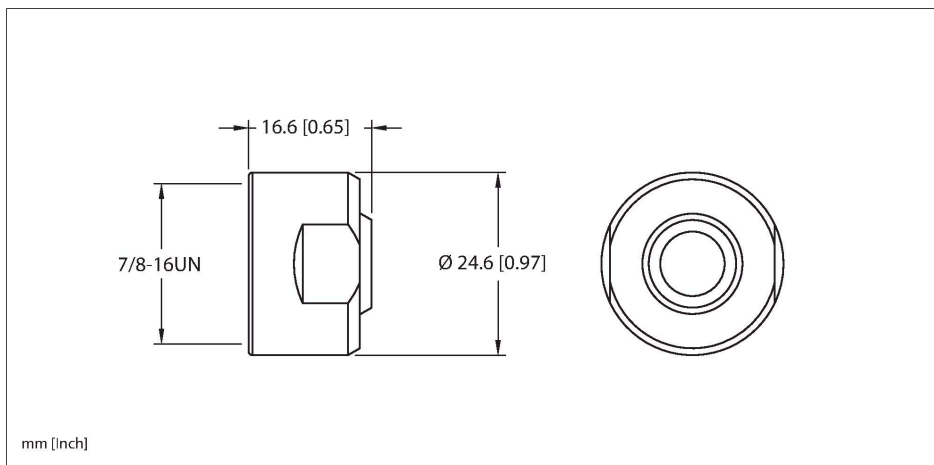

RKFV-MC

Accessory for 7/8 – Closure cap

Threaded hand tighten

Features

- Mates to Male
- Nitrile Gasket
- Female 7/8" minifast Closure Cap

Technische Daten

Type	RKFV-MC
ID	U0914-43
Connector A	Female, 7/8"-16 UN
Coupling nut	Stainless Steel, 316 (1.4404), Passivated
Note	