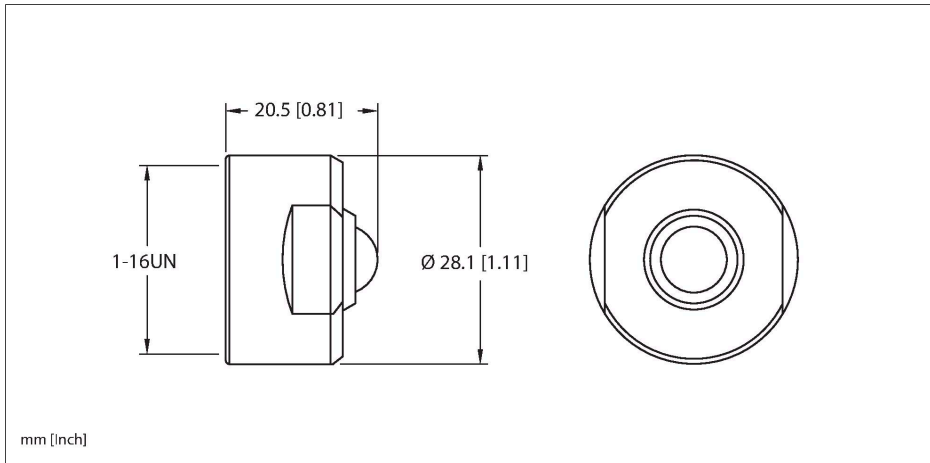

#### Features

- Female 1" minifast Closure Cap
- Mates to Male
- Nitrile (Buna-n) Gasket

#### Technische Daten

Type	RKFBV-MC
ID	U0923-15
Connector A	Female, 1"-16 UN
Coupling nut	Stainless Steel, Passivated
Note	- We reserve the right to make technical alterations without prior notice.