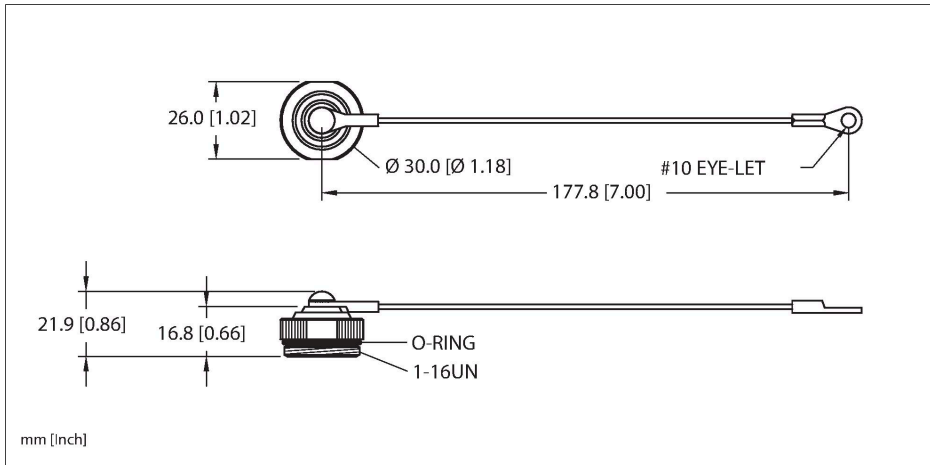

RSFB-CC

Accessory for 1 – Closure cap

Threaded hand tighten + lanyard

Features

- Male 1" minifast Closure Cap
- Mates to Female
- Nitrile Gasket
- Nitrile O-Ring
- Stainless Steel/Nylon Coated Lanyard

Technische Daten

Type	RSFB-CC
ID	U0923-18
Connector A	Male, 1"-16 UN
Coupling nut	Brass, CuZn, Nickel-plated
Note	- We reserve the right to make technical alterations without prior notice.