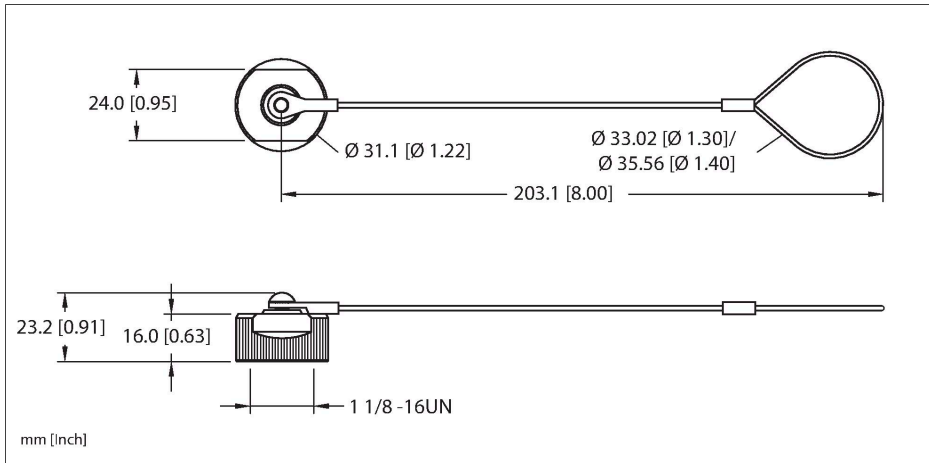

RKMC-CC

Accessory for 1-1/8 – Closure cap

Threaded hand tighten + lanyard

Features

- Female 1 1/8" minifast Closure Cap
- Mates to Male
- Nitrile Gasket
- 2nd Nitrile Gasket
- Stainless Steel/Nylon Coated Lanyard

Technische Daten

Type	RKMC-CC
ID	U0923-21
Connector A	Female, 1 1/8"-16 UN
Coupling nut	Brass, CuZn, Nickel-plated
Note	

- We reserve the right to make technical alterations without prior notice.