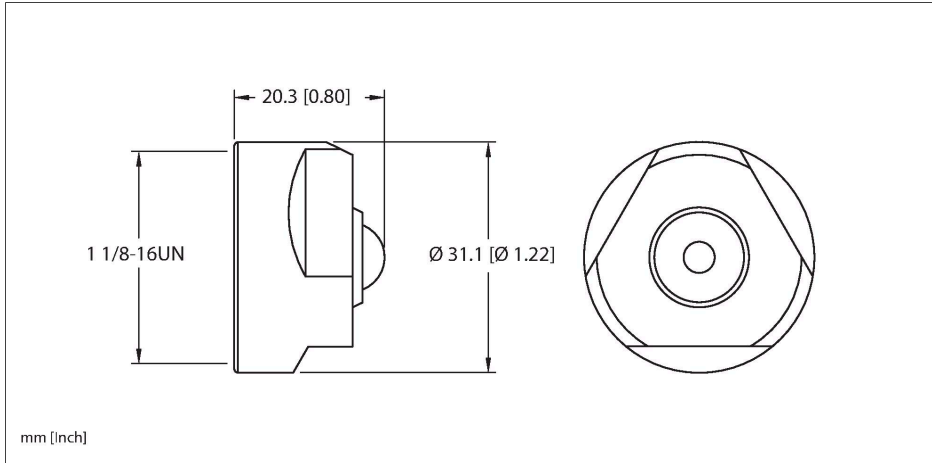

RKFCV-MC

Accessory for 1-1/8 – Closure cap

Threaded hand tighten

Features

- Female 1 1/8" minifast Closure Cap
- Mates to Male
- Nitrile (Buna-n) Gasket

Technische Daten

Type	RKFCV-MC
ID	U0923-25
Connector A	Female, 1 1/8"-16 UN
Coupling nut	Stainless Steel, Passivated
Note	- We reserve the right to make technical alterations without prior notice.