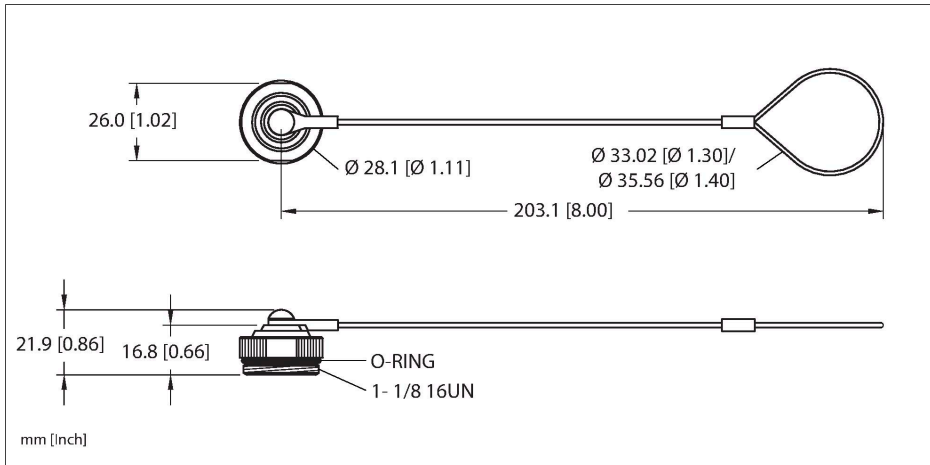

## Accessory for 1-1/8 – Closure cap

### Features

- Male 1 1/8" minifast Closure Cap
- Mates to Female
- Nitrile Gasket
- Nitrile O-Ring
- Stainless Steel/Nylon Coated Lanyard

### Technische Daten

Type	RSMC-CC
ID	U0923-26
Connector A	Male, 1 1/8"-16 UN
Coupling nut	Brass, CuZn, Nickel-plated
Note	

- We reserve the right to make technical alterations without prior notice.