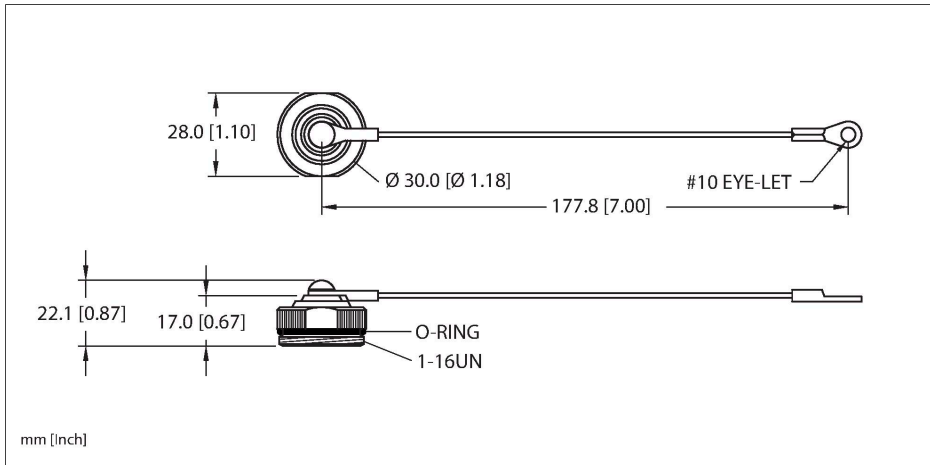

RSFC-CC

Accessory for 1-1/8 – Closure cap

Threaded hand tighten + lanyard

Features

- Male 1 1/8" minifast Closure Cap
- Mates to Female
- Nitrile Gasket
- Nitrile O-Ring
- Stainless Steel/Nylon Coated Lanyard

Technische Daten

Type	RSFC-CC
ID	U0923-28
Connector A	Male, 1 1/8"-16 UN
Coupling nut	Brass, CuZn, Nickel-plated
Note	

- We reserve the right to make technical alterations without prior notice.