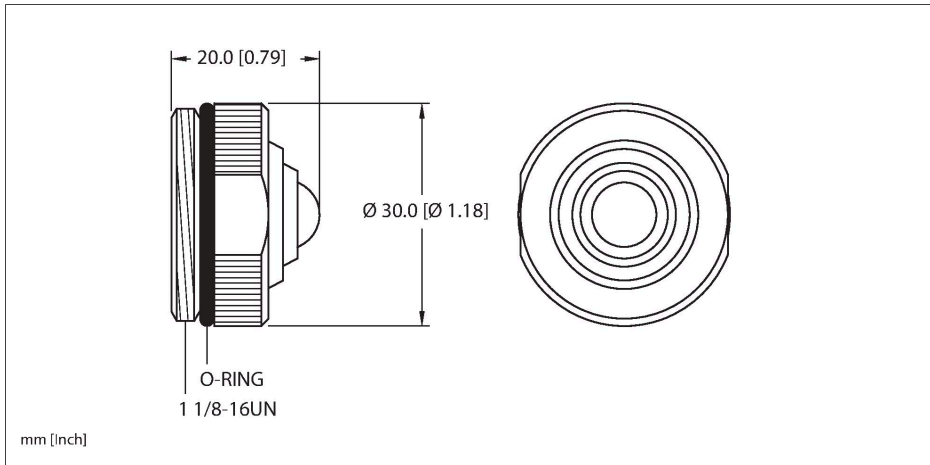

RSFC-MC

Accessory for 1-1/8 – Closure cap

Threaded hand tighten

Features

- Male 1 1/8" minifast Closure Cap
- Mates to Female
- Nitrile Gasket
- Nitrile O-Ring

Technische Daten

Type	RSFC-MC
ID	U2-03885
Connector A	Male, 1 1/8"-16 UN
Coupling nut	Brass, CuZn, Nickel-plated
Note	- We reserve the right to make technical alterations without prior notice.