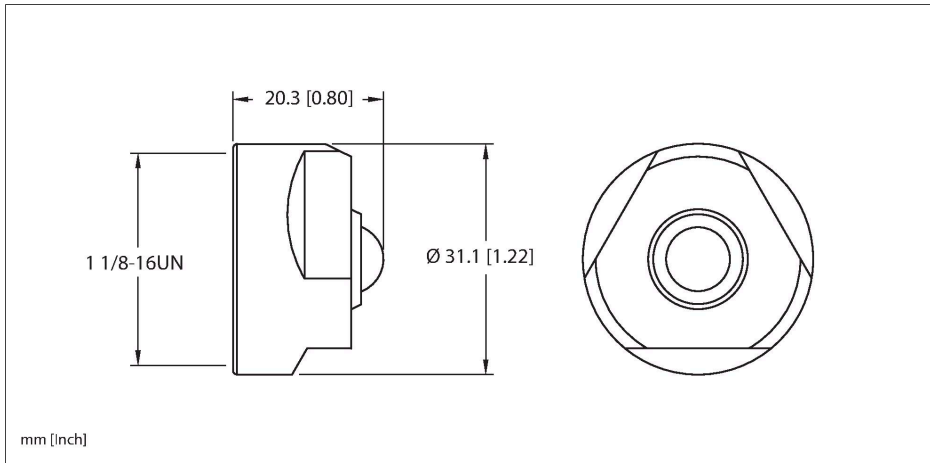

RKFC-MC

Accessory for 1-1/8 – Closure cap

Threaded hand tighten

Features

- Female 1 1/8" minifast Closure Cap
- Mates to Male
- Nitrile (Buna-n) Gasket

Technische Daten

Type	RKFC-MC
ID	U2-03886
Connector A	Female, 1 1/8"-16 UN
Coupling nut	Brass, CuZn, Nickel-plated
Note	- We reserve the right to make technical alterations without prior notice.