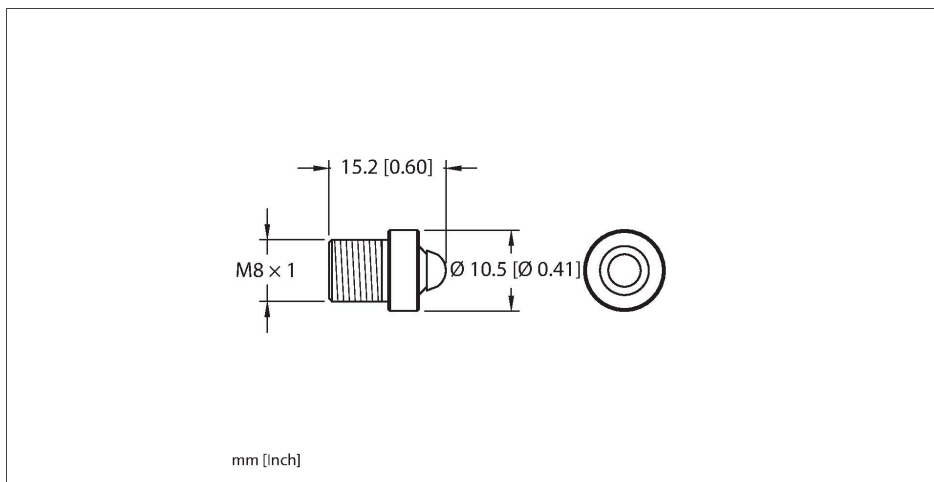

## Actuator and Sensor Accessory – Closure cap

#### Features

- Male M8 picofast Closure Cap
- Mates to Female

#### Technische Daten

Type	PSG-MC
ID	U2-07762
Connector A	Male, M8 × 1
Coupling nut	Brass, CuZn, Nickel-plated
Note	- We reserve the right to make technical alterations without prior notice.