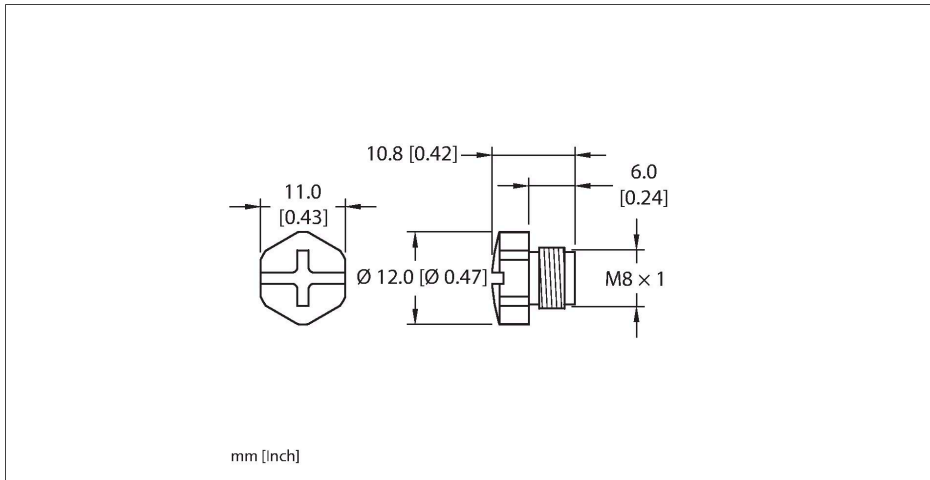

PSGM-CC (8/BAG)

Actuator and Sensor Accessory – Closure cap

Threaded Phillips Head

Features

- Male M8 picofast Closure Cap
- Mates to Female

Technische Daten

Type	PSGM-CC (8/BAG)
ID	U6427
Connector A	Male, M8 × 1
Coupling nut	Plastic, PA, Black
Note	- We reserve the right to make technical alterations without prior notice.