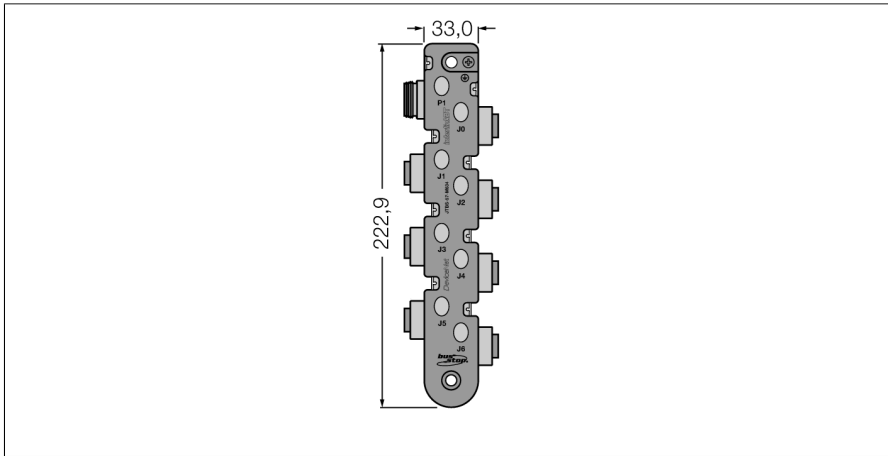

passive junction
fully encapsulated
JTBS-57VM-M634

Type	JTBS-57VM-M634
ID	U8684-64